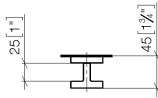

-
- for installation on glass tiles

Required miscellaneous

Attachment set for towel bar/tumbler mounting on two sides - 12 351 970 90

Door handle - Matte Black

11 000 980

mm [inches]

Door handle - Matte Black